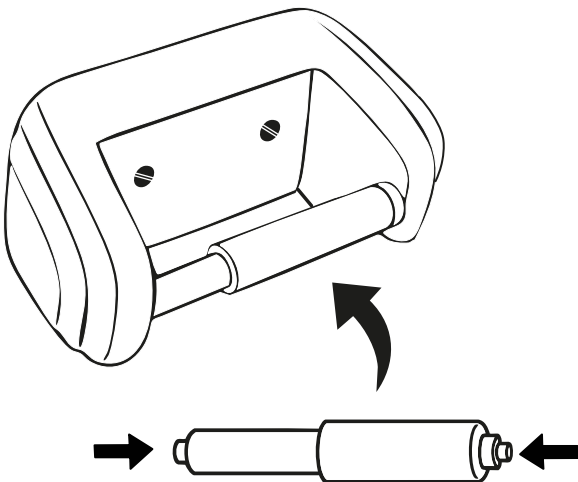

installation instructions

bathroom.003

1

2

3

4

technical data sheet

bathroom.003.p	5415249077464
bathroom.003.lgr	5415249008420
bathroom.003.w	5415249008413
bathroom.003.b	5415249024710

Specifications

Material	Porcelain
Installation	Wall-mounted
Origin	PRC
Certificate	CE
Connection	Backside
Design by zangra in	2014

Technical information

- Available in white, black, green, and pink
- Do not use a drill or power tools for installation
- Clean with a soft damp cloth. Do not use abrasive products
- Hole spacing (center to center): 70 mm
- Fixation screws included: yes
- Toilet paper not included

Complete product

Front view:

Side view:

Top view:

Back view:

Perspective view: