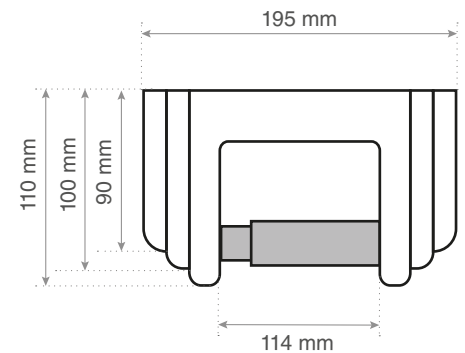

Specifications

Material	Porcelain
Installation	Wall-mounted
Origin	PRC
Certificate	CE
Connection	Backside
Design by zangra in	2014

Technical information

- Available in white, black, green, and pink
- Do not use a drill or power tools for installation
- Clean with a soft damp cloth. Do not use abrasive products
- Hole spacing (center to center): 70 mm
- Fixation screws included: yes
- Toilet paper not included

Complete product

Front view:

Side view:

Top view:

Back view:

Perspective view: