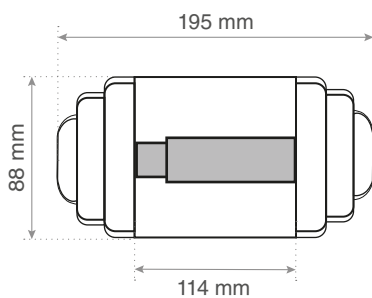

installation instructions

bathroom.003

1

2

3

4

technical data sheet

bathroom.003.p	5415249077464
bathroom.003.lgr	5415249008420
bathroom.003.w	5415249008413
bathroom.003.b	5415249024710

Specifications

Material	Porcelain
Installation	Wall-mounted
Origin	PRC
Certificate	CE
Connection	Backside
Design by zangra in	2014

Technical information

- Available in white, black, green, and pink
- Do not use a drill or power tools for installation
- Clean with a soft damp cloth. Do not use abrasive products
- Hole spacing (center to center): 70 mm
- Fixation screws included: yes
- Toilet paper not included

Complete product

Front view:

Side view:

Top view:

Back view:

Perspective view: