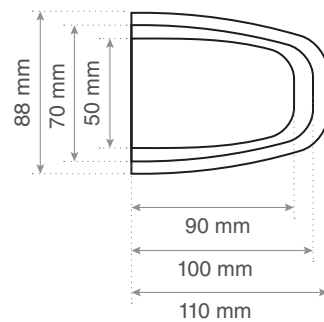

Specifications

Material	Porcelain
Installation	Wall-mounted
Origin	PRC
Certificate	CE
Connection	Backside
Design by zangra in	2014

Technical information

- Available in white, black, green, and pink
- Do not use a drill or power tools for installation
- Clean with a soft damp cloth. Do not use abrasive products
- Hole spacing (center to center): 70 mm
- Fixation screws included: yes
- Toilet paper not included

Complete product

Front view:

Side view:

Top view:

Back view:

Perspective view: