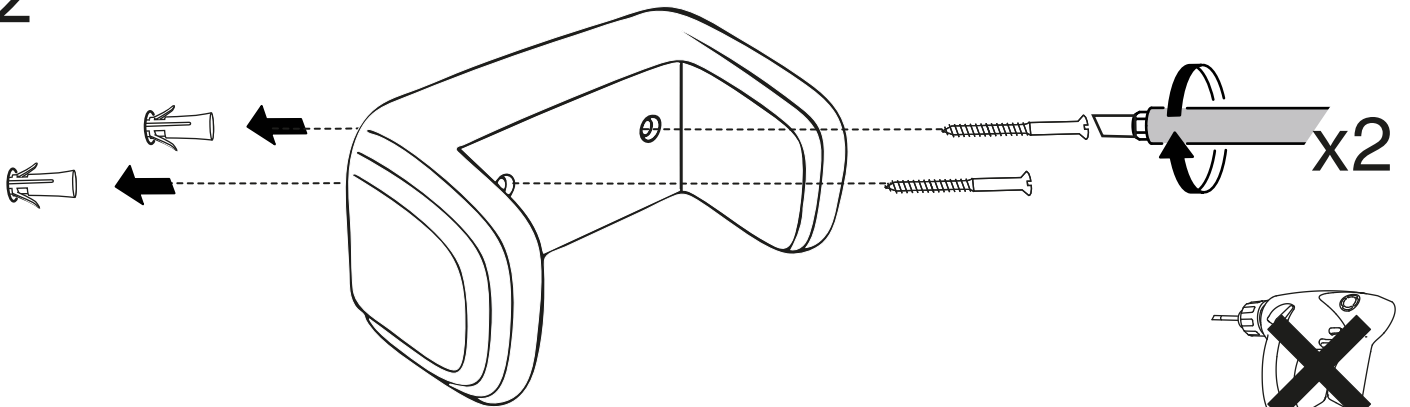

installation instructions

bathroom.003

1

2

3

4

technical data sheet

bathroom.003.p	5415249077464
bathroom.003.lgr	5415249008420
bathroom.003.w	5415249008413
bathroom.003.b	5415249024710

Specifications

Material	Porcelain
Installation	Wall-mounted
Origin	PRC
Certificate	CE
Connection	Backside
Design by zangra in	2014

Technical information

- Available in white, black, green, and pink
- Do not use a drill or power tools for installation
- Clean with a soft damp cloth. Do not use abrasive products
- Hole spacing (center to center): 70 mm
- Fixation screws included: yes
- Toilet paper not included

Complete product

Front view:

Side view:

Top view:

Back view:

Perspective view: