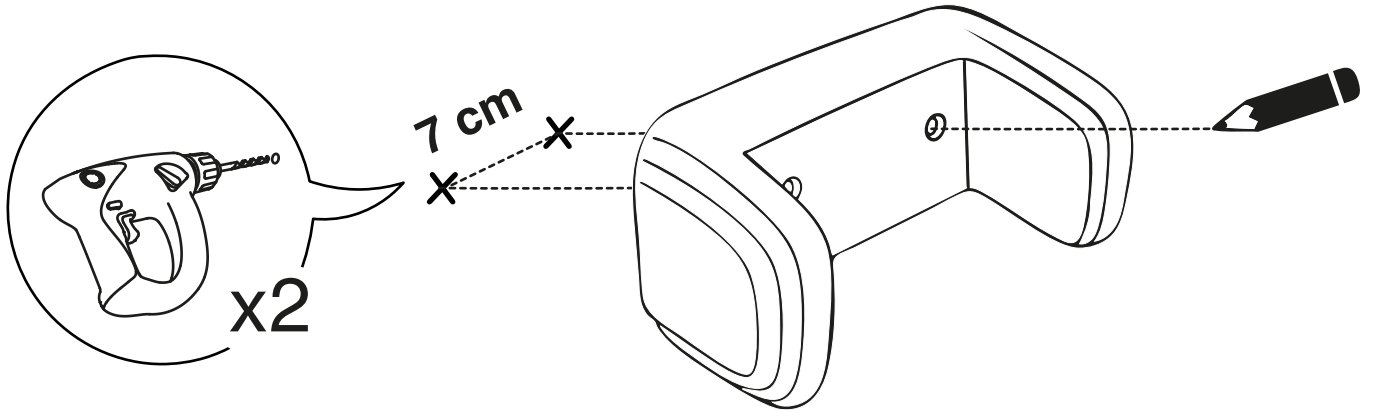

installation instructions

bathroom.003

1

2

3

4

technical data sheet

bathroom.003.p	5415249077464
bathroom.003.lgr	5415249008420
bathroom.003.w	5415249008413
bathroom.003.b	5415249024710

Specifications

Material	Porcelain
Installation	Wall-mounted
Origin	PRC
Certificate	CE
Connection	Backside
Design by zangra in	2014

Technical information

- Available in white, black, green, and pink
- Do not use a drill or power tools for installation
- Clean with a soft damp cloth. Do not use abrasive products
- Hole spacing (center to center): 70 mm
- Fixation screws included: yes
- Toilet paper not included

Complete product

Front view:

Side view:

Top view:

Back view:

Perspective view: