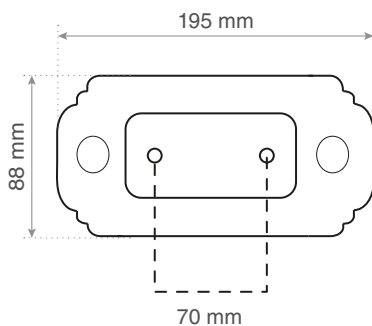

Specifications

Material	Porcelain
Installation	Wall-mounted
Origin	PRC
Certificate	CE
Connection	Backside
Design by zangra in	2014

Technical information

- Available in white, black, green, and pink
- Do not use a drill or power tools for installation
- Clean with a soft damp cloth. Do not use abrasive products
- Hole spacing (center to center): 70 mm
- Fixation screws included: yes
- Toilet paper not included

Complete product

Front view:

Side view:

Top view:

Back view:

Perspective view: